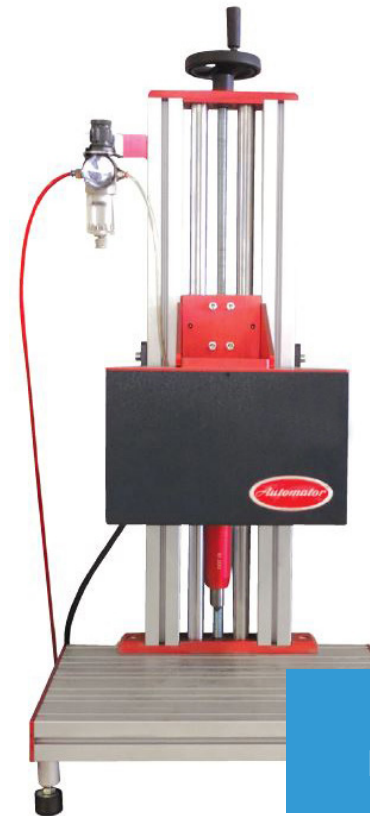

ADP120160 DEEP FOR DEEPER MARKINGS

Marking area 4,7x6,3" - 120x160mm

INTEGRATION
Dimensions: 8,6x10,2x6,7"
Weight: 21,8 lbs

BENCHTOP
Dimensions: 16,1x24,3x12,4"

Watch video now!